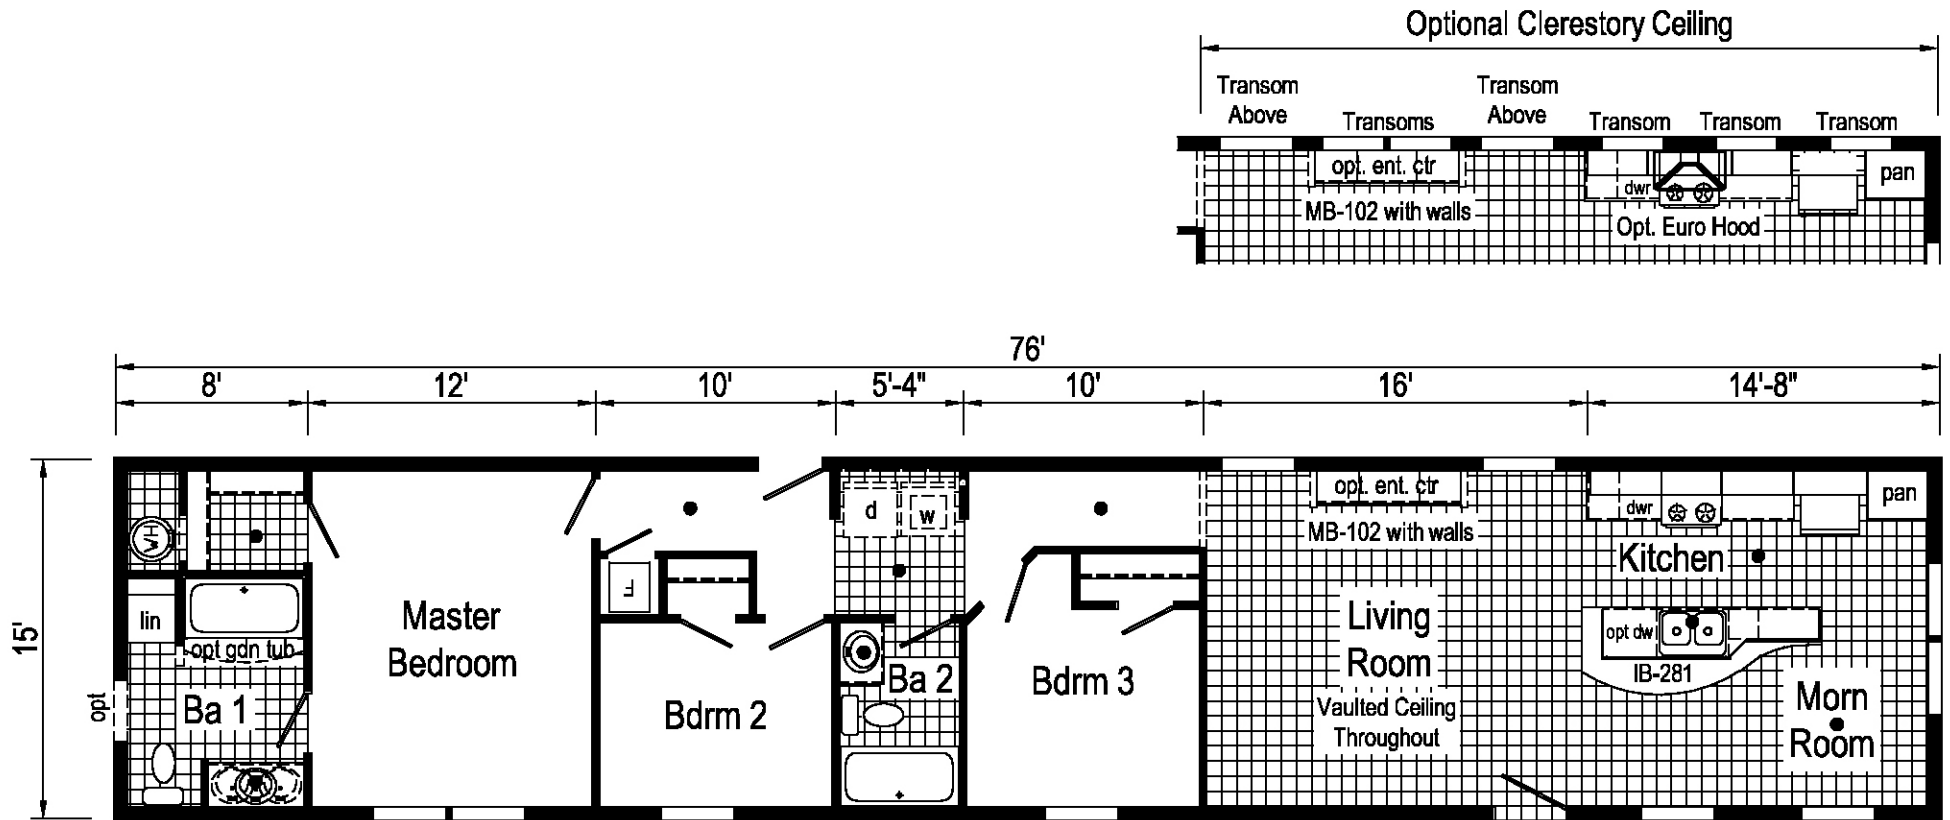

1A2020-V

1A2020-V 1676 Approx. 1140 Sq. Ft.

● = Std. can light