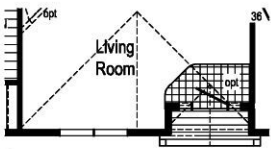

HR161-A

Optional
Attic Stair

Opt. Recessed Covered
Entry with Columns

Moves living room windows.

Optional 1/2 Bath

- Ⓐ = Std frz spc, opt util sink, pet shwr or bench.
- R = Std. 30/36 staggered overhead ● = Std. can light
- Opt. 36/42 stagger

HR161-A 28 x 52 Approx. 1421 Sq. Ft.