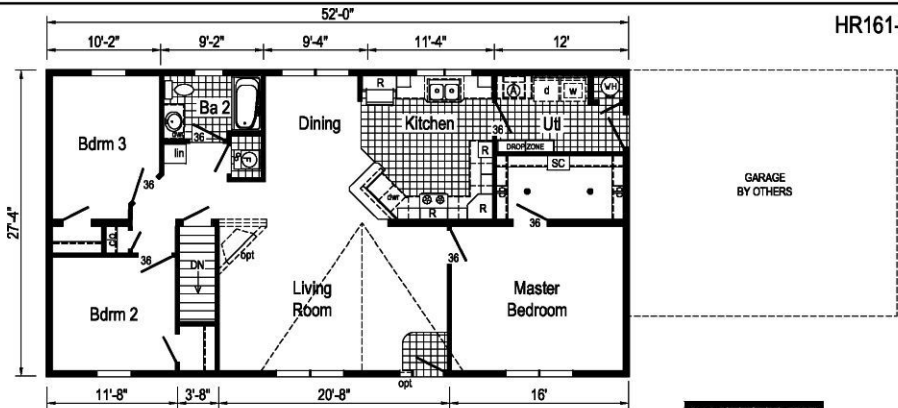

HR161-A

Optional
Attic Stair

Opt. Recessed Covered
Entry with Columns

Moves living room windows.

Optional 1/2 Bath

- Ⓐ = Std frz spc, opt util sink, pet shwr or bench.
- R = Std. 30/36 staggered overhead ● = Std. can light
- Opt. 36/42 stagger

HR161-A 28 x 52 Approx. 1421 Sq. Ft.