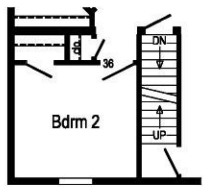

HR161-A

Optional
Attic Stair

Opt. Recessed Covered
Entry with Columns

Moves living room windows.

Optional 1/2 Bath

- Ⓐ = Std frz spc, opt util sink, pet shwr or bench.
- R = Std. 30/36 staggered overhead ● = Std. can light
- Opt. 36/42 stagger

HR161-A 28 x 52 Approx. 1421 Sq. Ft.